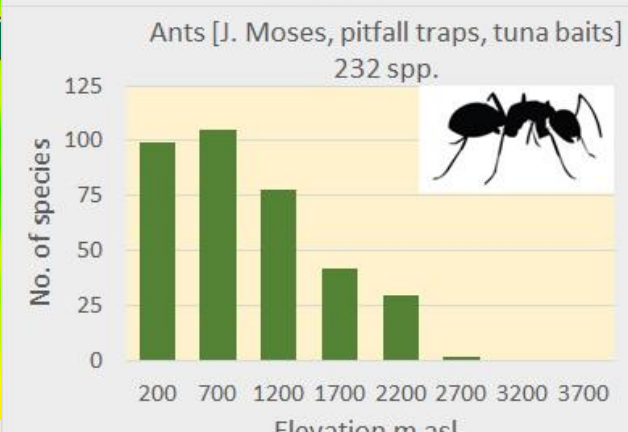

Complete rainforest

Table 5. Diversity of plants, insects and vertebrates along a complete rainforest altitudinal gradient (200 – 3700 m asl).

Figure 1 – Results of Various Studies in PNG looking of Forest Cover and Deforestation and forest Degradation Rates

Forest Cover

DD rates

Figure 2 – Comparison of Forest Cover Estimation by different studies – using PNG Forest Definition

Figure 4 – Overview of Rates of Deforestation and forest Degradation

Figure 5 – Land Use at Elevation Range - 2015