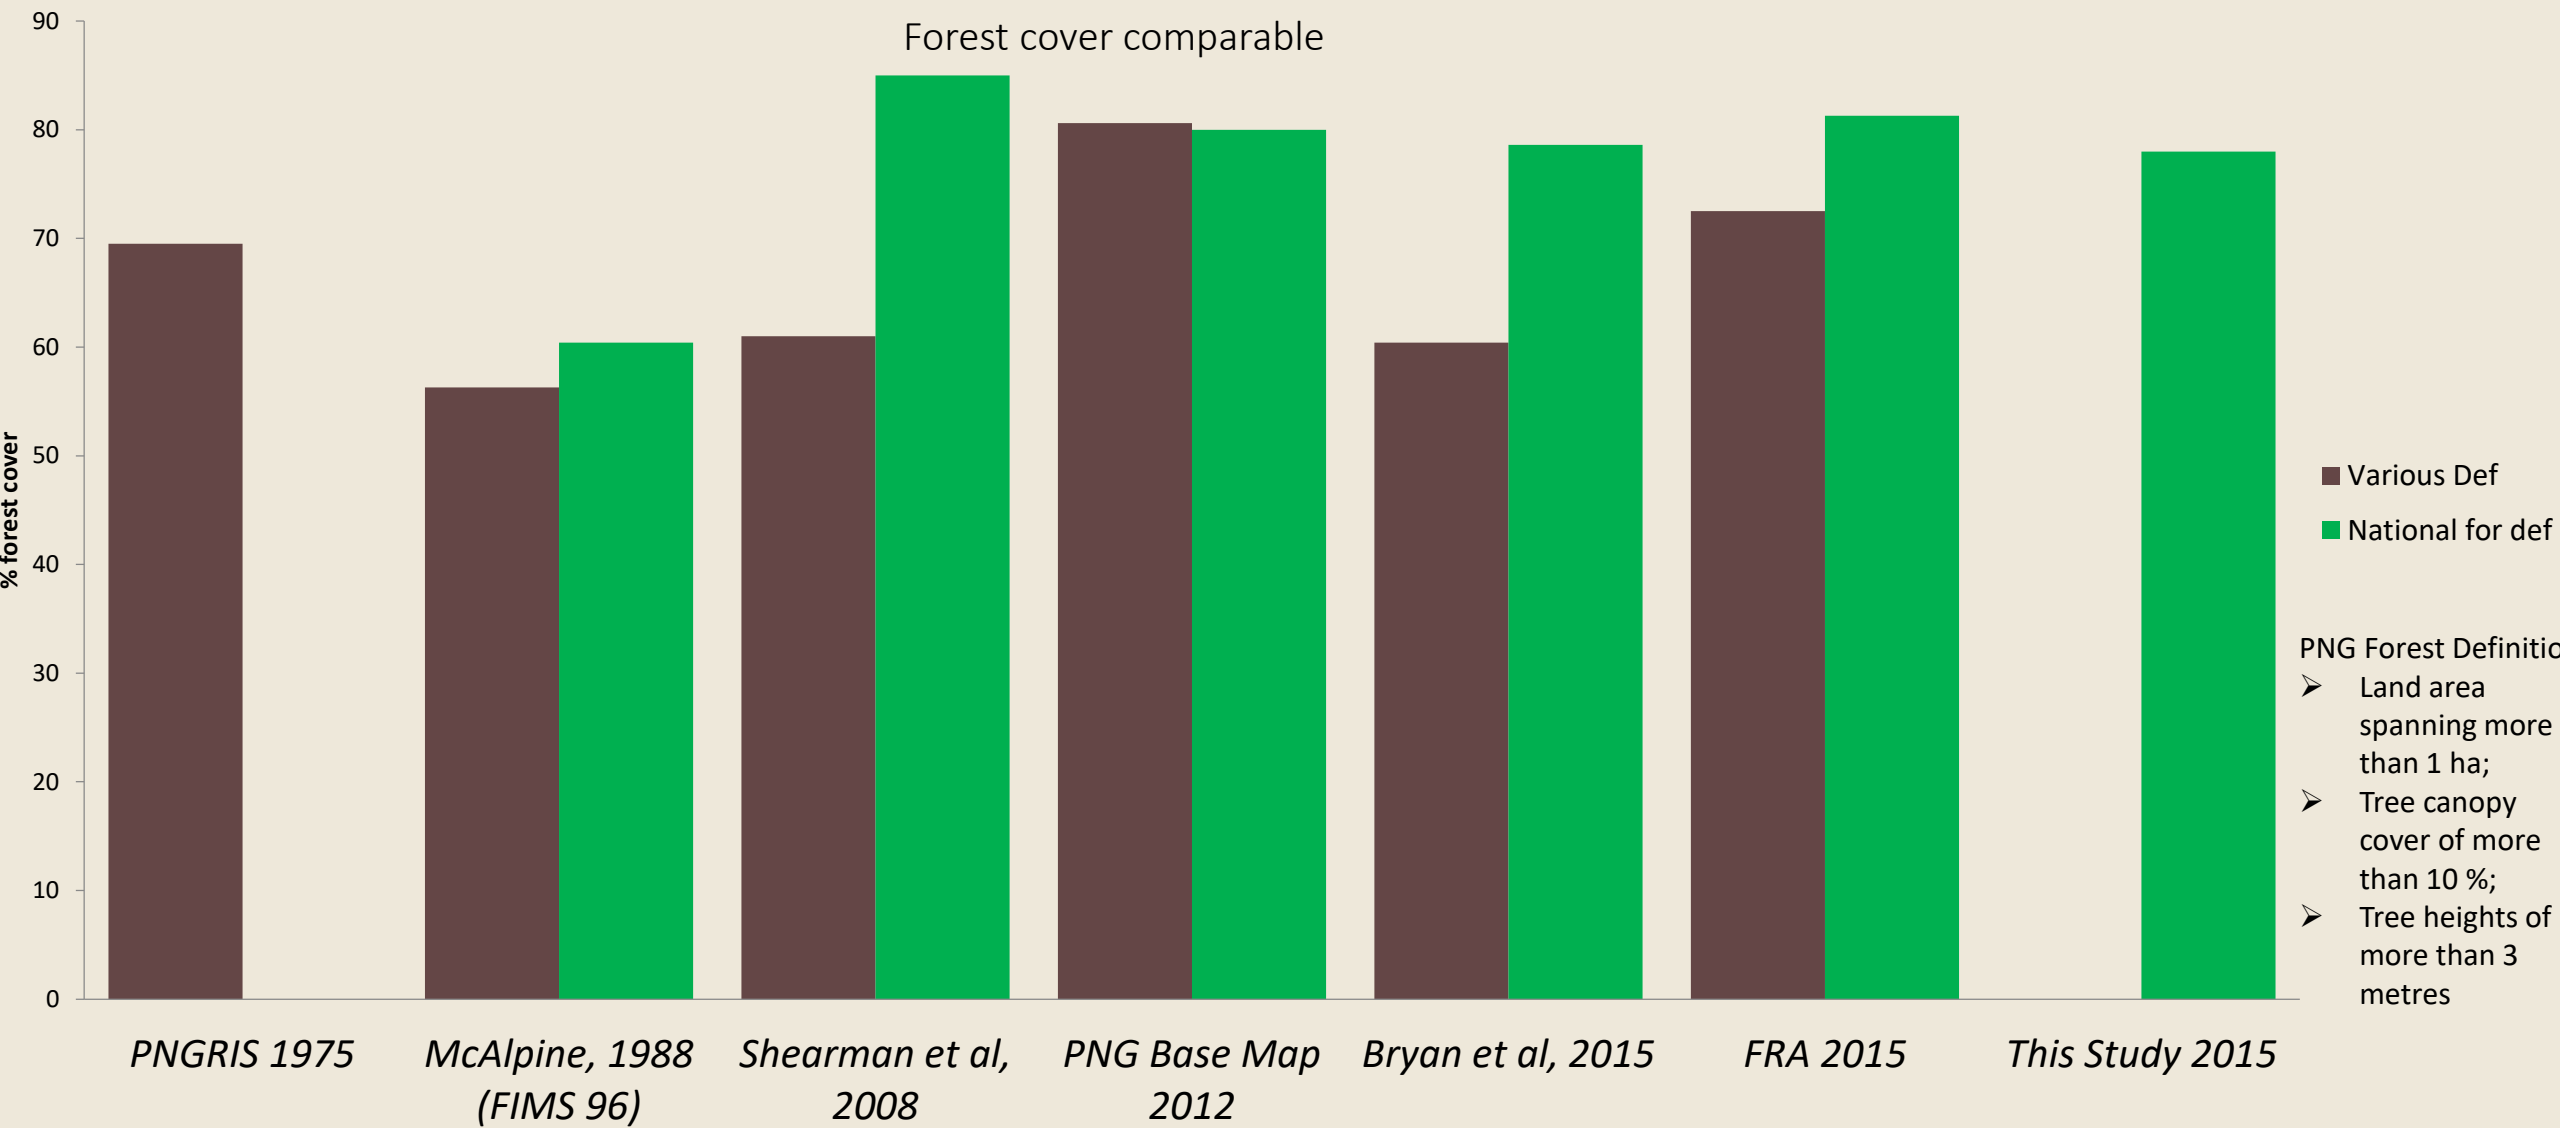

Complete rainforest

Table 5. Diversity of plants, insects and vertebrates along a complete rainforest altitudinal gradient (200 – 3700 m asl).

Figure 1 – Results of Various Studies in PNG looking of Forest Cover and Deforestation and forest Degradation Rates

Forest Cover

DD rates

Figure 2 – Comparison of Forest Cover Estimation by different studies – using PNG Forest Definition

Figure 4 – Overview of Rates of Deforestation and forest Degradation

Figure 5 – Land Use at Elevation Range - 2015

Figure 6 – Population density by Elevation Range 2015

Figure 7- Forest and land use as at 2015

Forest land: 35 million ha

Forest Types Disturbance by humans

Figure 8 -Forest land use change between 2000 - 2015

Deforestation

Forest types Deforested

Relevance to Mountains?

- still has 70% of its forest cover intact;
- as the elevation range increases, the abundance of certain biological and zoological species increase/decrease;
- degree of deforestation and forest degradation varies due to human activities;
- logging for timber and subsistence gardening are the highest human activity that has increased the level of forest degradation;
- Palm oil development is the highest cause of deforestation
- Provides some guide as to the type of actions that can be taken as part of SDG 15 to address Mountains