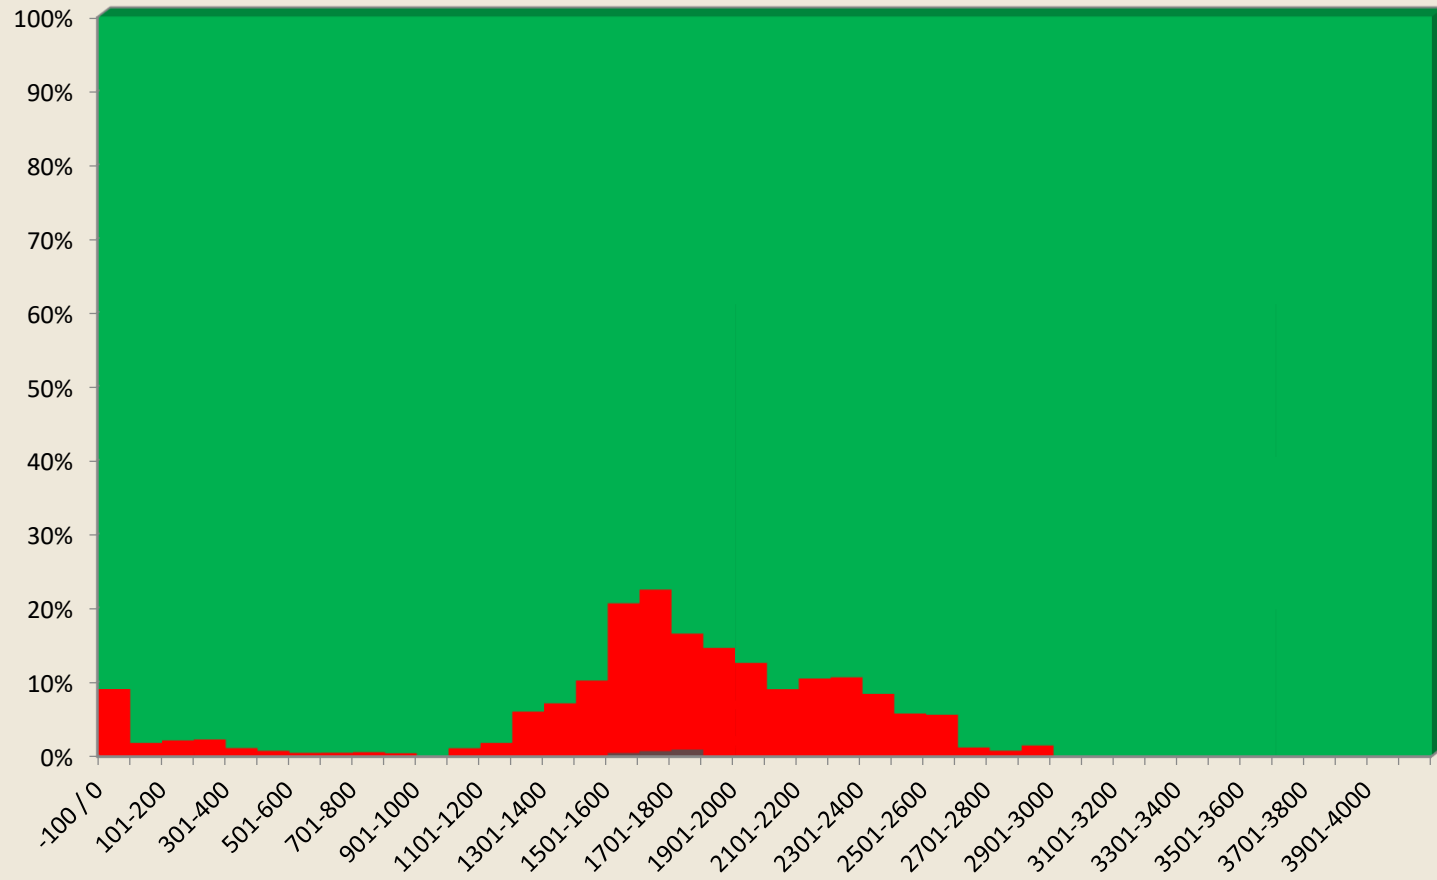

Figure 6 – Population density by Elevation Range 2015

Figure 7- Forest and land use as at 2015

Forest land: 35 million ha

Forest Types Disturbance by humans

Figure 8 -Forest land use change between 2000 - 2015

Deforestation

Forest types Deforested

Relevance to Mountains?

- still has 70% of its forest cover intact;
- as the elevation range increases, the abundance of certain biological and zoological species increase/decrease;
- degree of deforestation and forest degradation varies due to human activities;
- logging for timber and subsistence gardening are the highest human activity that has increased the level of forest degradation;
- Palm oil development is the highest cause of deforestation
- Provides some guide as to the type of actions that can be taken as part of SDG 15 to address Mountains