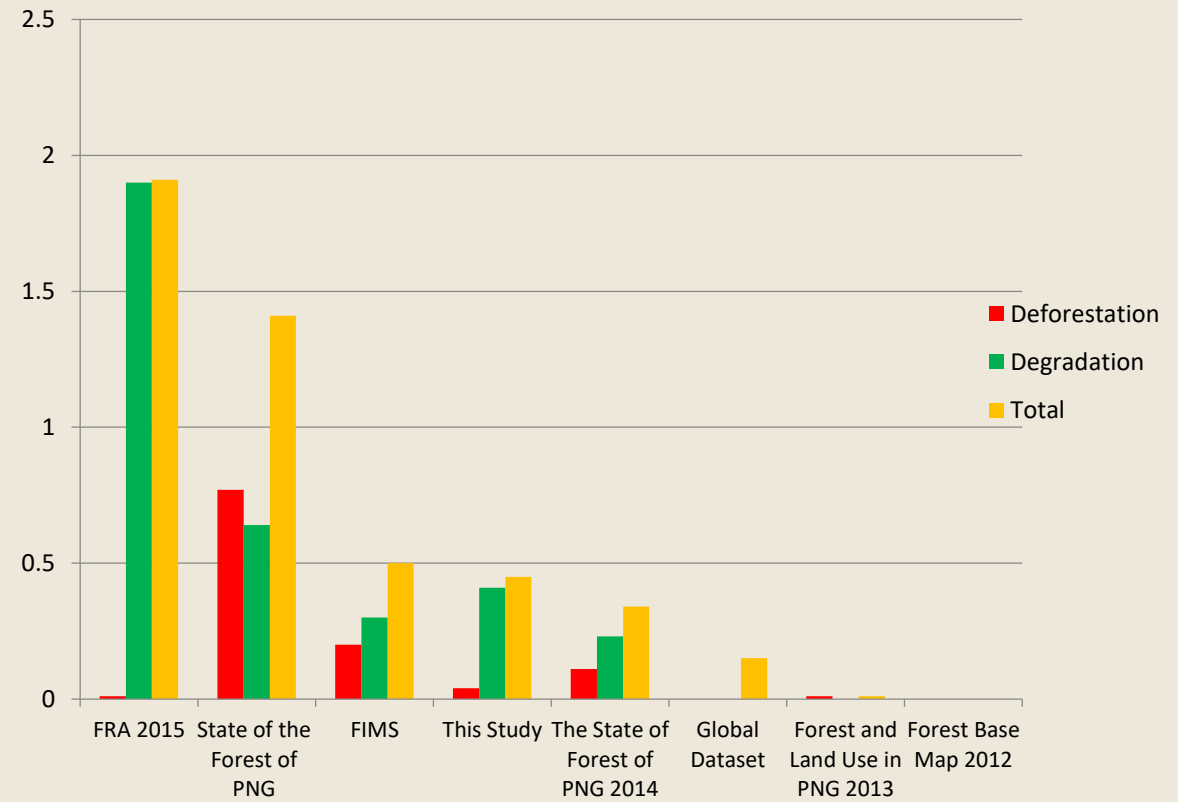

Complete rainforest

Table 5. Diversity of plants, insects and vertebrates along a complete rainforest altitudinal gradient (200 – 3700 m asl).

Figure 1 – Results of Various Studies in PNG looking of Forest Cover and Deforestation and forest Degradation Rates

Forest Cover

DD rates

Figure 2 – Comparison of Forest Cover Estimation by different studies – using PNG Forest Definition

Figure 4 – Overview of Rates of Deforestation and forest Degradation

Figure 5 – Land Use at Elevation Range - 2015

Figure 6 – Population density by Elevation Range 2015

Figure 7- Forest and land use as at 2015

Forest land: 35 million ha

Forest Types Disturbance by humans

Figure 8 -Forest land use change between 2000 - 2015

Deforestation

Forest types Deforested

Relevance to Mountains?

- still has 70% of its forest cover intact;
- as the elevation range increases, the abundance of certain biological and zoological species increase/decrease;
- degree of deforestation and forest degradation varies due to human activities;
- logging for timber and subsistence gardening are the highest human activity that has increased the level of forest degradation;
- Palm oil development is the highest cause of deforestation
- Provides some guide as to the type of actions that can be taken as part of SDG 15 to address Mountains