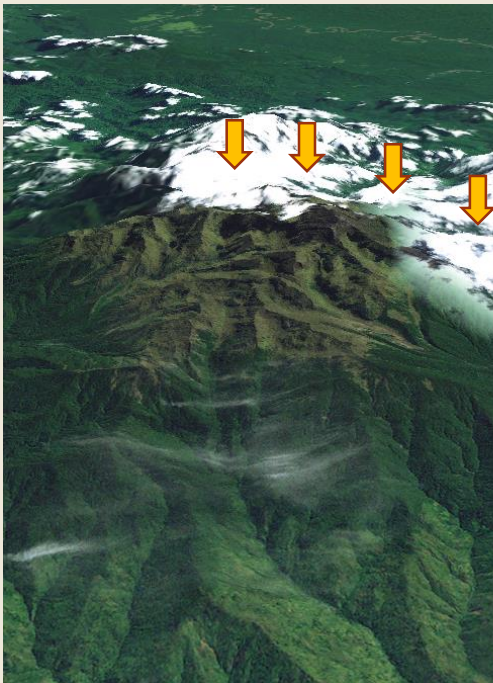

Complete rainforest

Table 5. Diversity of plants, insects and vertebrates along a complete rainforest altitudinal gradient (200 – 3700 m asl).

Figure 1 – Results of Various Studies in PNG looking of Forest Cover and Deforestation and forest Degradation Rates