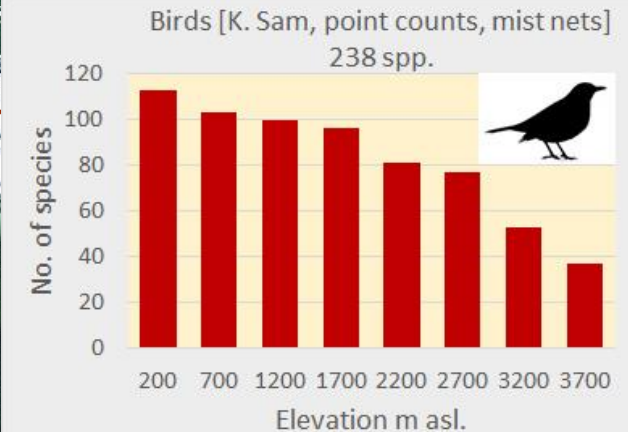

Complete rainforest

Table 5. Diversity of plants, insects and vertebrates along a complete rainforest altitudinal gradient (200 – 3700 m asl).

Figure 1 – Results of Various Studies in PNG looking of Forest Cover and Deforestation and forest Degradation Rates

Forest Cover

DD rates

Figure 2 – Comparison of Forest Cover Estimation by different studies – using PNG Forest Definition

Figure 4 – Overview of Rates of Deforestation and forest Degradation

Figure 5 – Land Use at Elevation Range - 2015