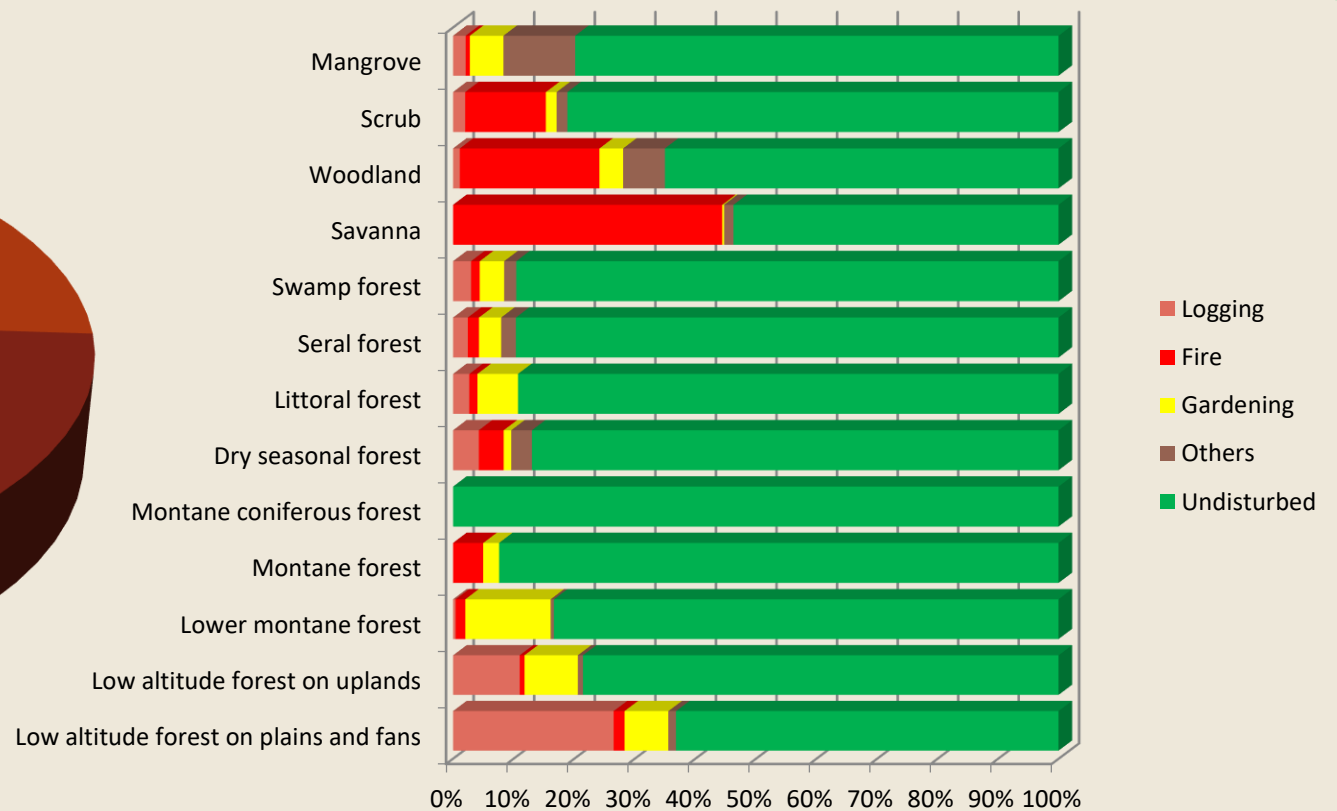

Figure 6 – Population density by Elevation Range 2015

Figure 7- Forest and land use as at 2015

Forest land: 35 million ha

Forest Types Disturbance by humans

Figure 8 -Forest land use change between 2000 - 2015

Deforestation

Forest types Deforested

Relevance to Mountains?

- still has 70% of its forest cover intact;
- as the elevation range increases, the abundance of certain biological and zoological species increase/decrease;
- degree of deforestation and forest degradation varies due to human activities;
- logging for timber and subsistence gardening are the highest human activity that has increased the level of forest degradation;
- Palm oil development is the highest cause of deforestation
- Provides some guide as to the type of actions that can be taken as part of SDG 15 to address Mountains