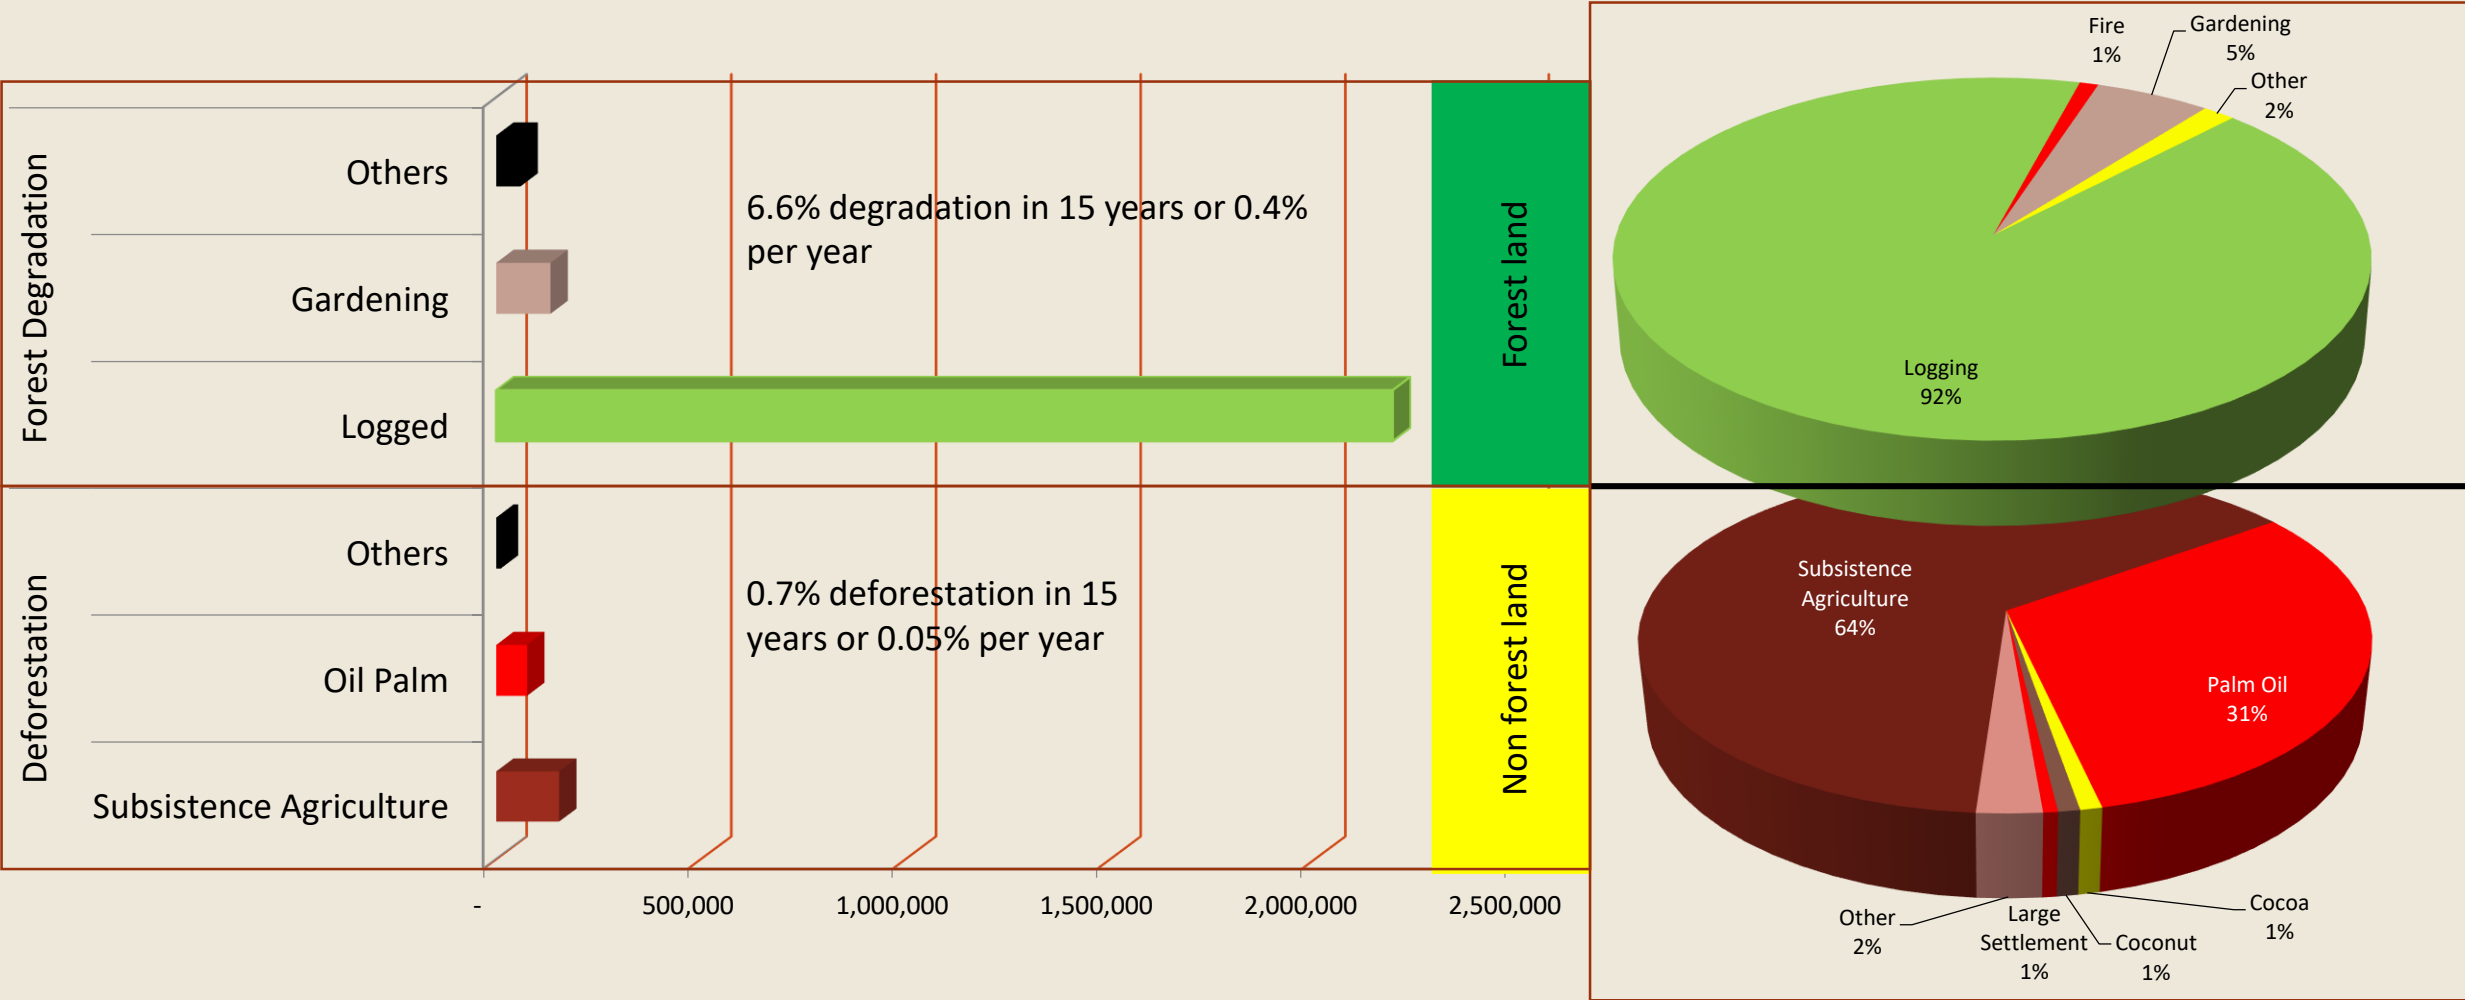

Complete rainforest

Table 5. Diversity of plants, insects and vertebrates along a complete rainforest altitudinal gradient (200 – 3700 m asl).

Figure 1 – Results of Various Studies in PNG looking of Forest Cover and Deforestation and forest Degradation Rates

Forest Cover

DD rates

Figure 2 – Comparison of Forest Cover Estimation by different studies – using PNG Forest Definition

Figure 4 – Overview of Rates of Deforestation and forest Degradation

Figure 5 – Land Use at Elevation Range - 2015

Figure 6 – Population density by Elevation Range 2015

Figure 7- Forest and land use as at 2015

Forest land: 35 million ha

Forest Types Disturbance by humans

Figure 8 -Forest land use change between 2000 - 2015

Deforestation

Forest types Deforested

Relevance to Mountains?

- still has 70% of its forest cover intact;
- as the elevation range increases, the abundance of certain biological and zoological species increase/decrease;
- degree of deforestation and forest degradation varies due to human activities;
- logging for timber and subsistence gardening are the highest human activity that has increased the level of forest degradation;
- Palm oil development is the highest cause of deforestation
- Provides some guide as to the type of actions that can be taken as part of SDG 15 to address Mountains