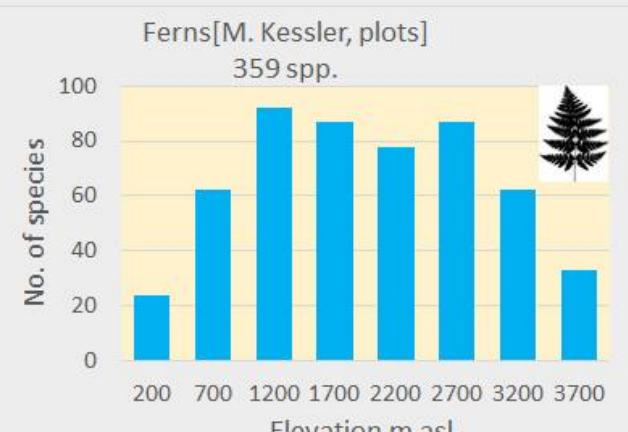

Complete rainforest

Table 5. Diversity of plants, insects and vertebrates along a complete rainforest altitudinal gradient (200 – 3700 m asl).

Figure 1 – Results of Various Studies in PNG looking of Forest Cover and Deforestation and forest Degradation Rates

Forest Cover

DD rates

Figure 2 – Comparison of Forest Cover Estimation by different studies – using PNG Forest Definition

Figure 4 – Overview of Rates of Deforestation and forest Degradation

Figure 5 – Land Use at Elevation Range - 2015