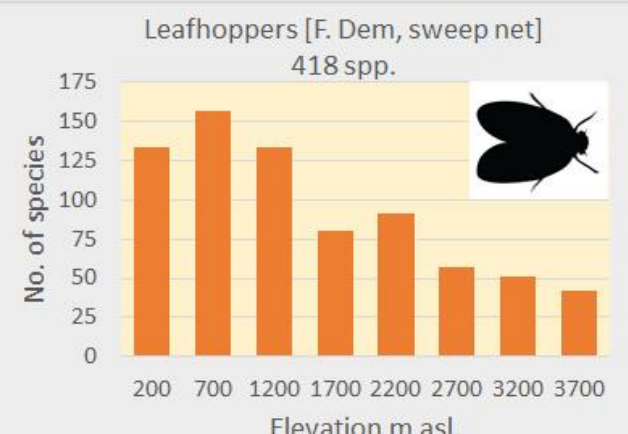

Complete rainforest

Table 5. Diversity of plants, insects and vertebrates along a complete rainforest altitudinal gradient (200 – 3700 m asl).

Figure 1 – Results of Various Studies in PNG looking of Forest Cover and Deforestation and forest Degradation Rates

Forest Cover

DD rates

Figure 2 – Comparison of Forest Cover Estimation by different studies – using PNG Forest Definition

Figure 4 – Overview of Rates of Deforestation and forest Degradation

Figure 5 – Land Use at Elevation Range - 2015