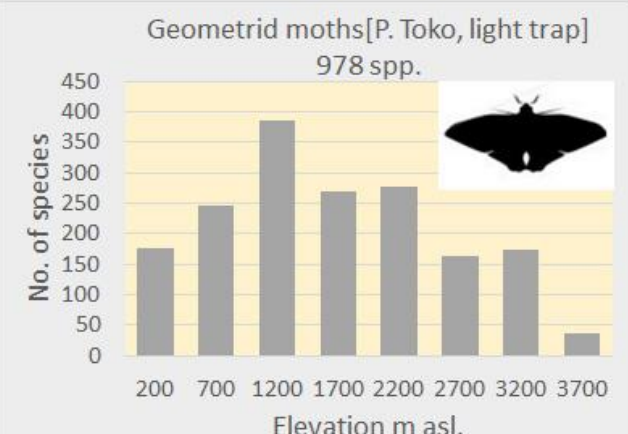

Complete rainforest

Table 5. Diversity of plants, insects and vertebrates along a complete rainforest altitudinal gradient (200 – 3700 m asl).

Figure 1 – Results of Various Studies in PNG looking of Forest Cover and Deforestation and forest Degradation Rates

Forest Cover

DD rates

Figure 2 – Comparison of Forest Cover Estimation by different studies – using PNG Forest Definition

Figure 4 – Overview of Rates of Deforestation and forest Degradation

Figure 5 – Land Use at Elevation Range - 2015