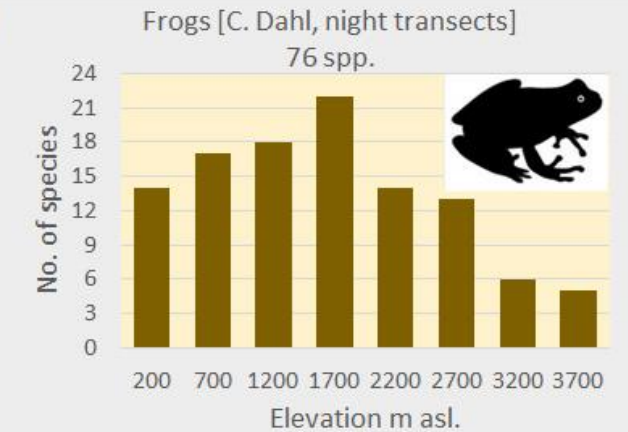

Complete rainforest

Table 5. Diversity of plants, insects and vertebrates along a complete rainforest altitudinal gradient (200 – 3700 m asl).

Figure 1 – Results of Various Studies in PNG looking of Forest Cover and Deforestation and forest Degradation Rates

Forest Cover

DD rates

Figure 2 – Comparison of Forest Cover Estimation by different studies – using PNG Forest Definition

Figure 4 – Overview of Rates of Deforestation and forest Degradation

Figure 5 – Land Use at Elevation Range - 2015