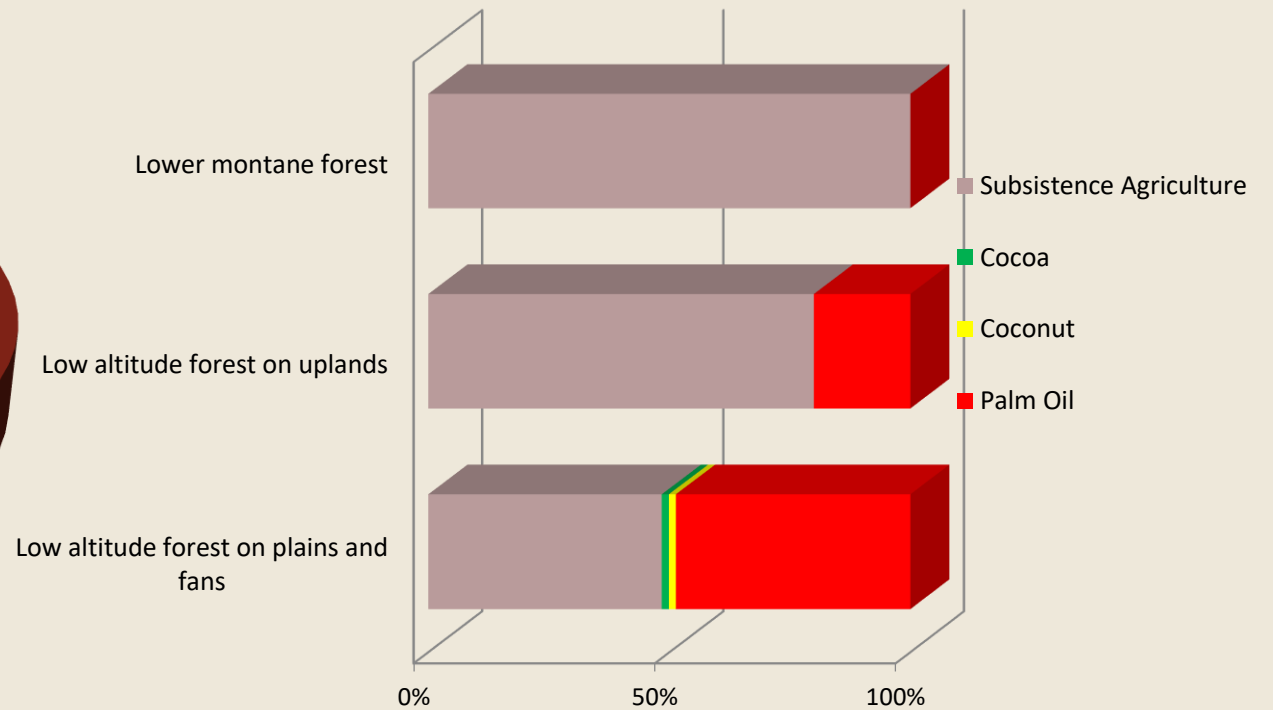

Figure 6 – Population density by Elevation Range 2015

Figure 7- Forest and land use as at 2015

Forest land: 35 million ha

Forest Types Disturbance by humans

Figure 8 -Forest land use change between 2000 - 2015

Deforestation

Forest types Deforested

Relevance to Mountains?

- still has 70% of its forest cover intact;
- as the elevation range increases, the abundance of certain biological and zoological species increase/decrease;
- degree of deforestation and forest degradation varies due to human activities;
- logging for timber and subsistence gardening are the highest human activity that has increased the level of forest degradation;
- Palm oil development is the highest cause of deforestation
- Provides some guide as to the type of actions that can be taken as part of SDG 15 to address Mountains