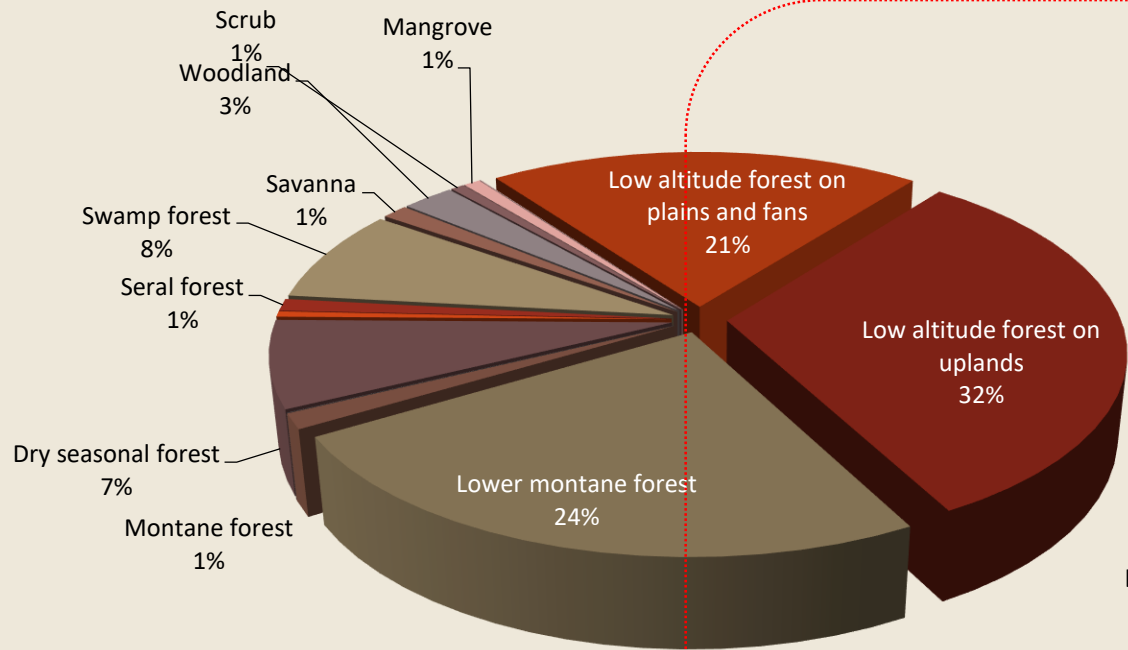

Figure 6 – Population density by Elevation Range 2015

Figure 7- Forest and land use as at 2015

Forest land: 35 million ha

Forest Types Disturbance by humans

Figure 8 -Forest land use change between 2000 - 2015

Deforestation

Forest types Deforested

Relevance to Mountains?

- still has 70% of its forest cover intact;
- as the elevation range increases, the abundance of certain biological and zoological species increase/decrease;
- degree of deforestation and forest degradation varies due to human activities;
- logging for timber and subsistence gardening are the highest human activity that has increased the level of forest degradation;
- Palm oil development is the highest cause of deforestation
- Provides some guide as to the type of actions that can be taken as part of SDG 15 to address Mountains