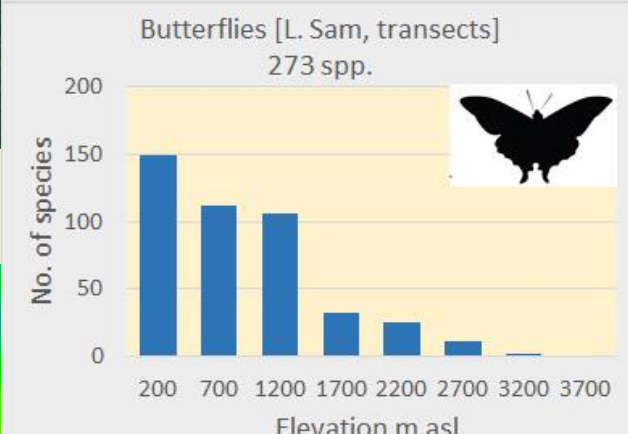

Complete rainforest

Table 5. Diversity of plants, insects and vertebrates along a complete rainforest altitudinal gradient (200 – 3700 m asl).

Figure 1 – Results of Various Studies in PNG looking of Forest Cover and Deforestation and forest Degradation Rates

Forest Cover

DD rates

Figure 2 – Comparison of Forest Cover Estimation by different studies – using PNG Forest Definition

Figure 4 – Overview of Rates of Deforestation and forest Degradation

Figure 5 – Land Use at Elevation Range - 2015