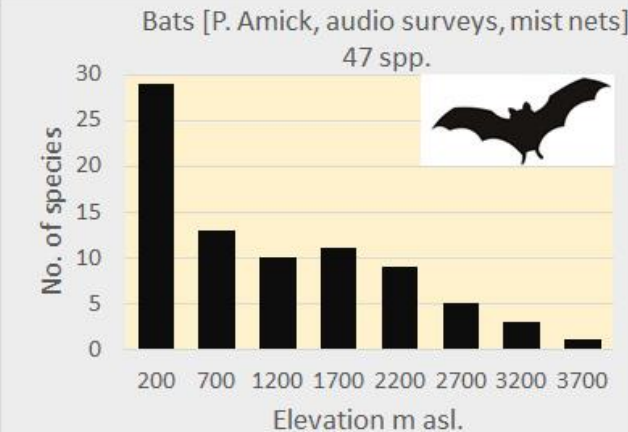

Complete rainforest

Table 5. Diversity of plants, insects and vertebrates along a complete rainforest altitudinal gradient (200 – 3700 m asl).

Figure 1 – Results of Various Studies in PNG looking of Forest Cover and Deforestation and forest Degradation Rates

Forest Cover

DD rates

Figure 2 – Comparison of Forest Cover Estimation by different studies – using PNG Forest Definition

Figure 4 – Overview of Rates of Deforestation and forest Degradation

Figure 5 – Land Use at Elevation Range - 2015