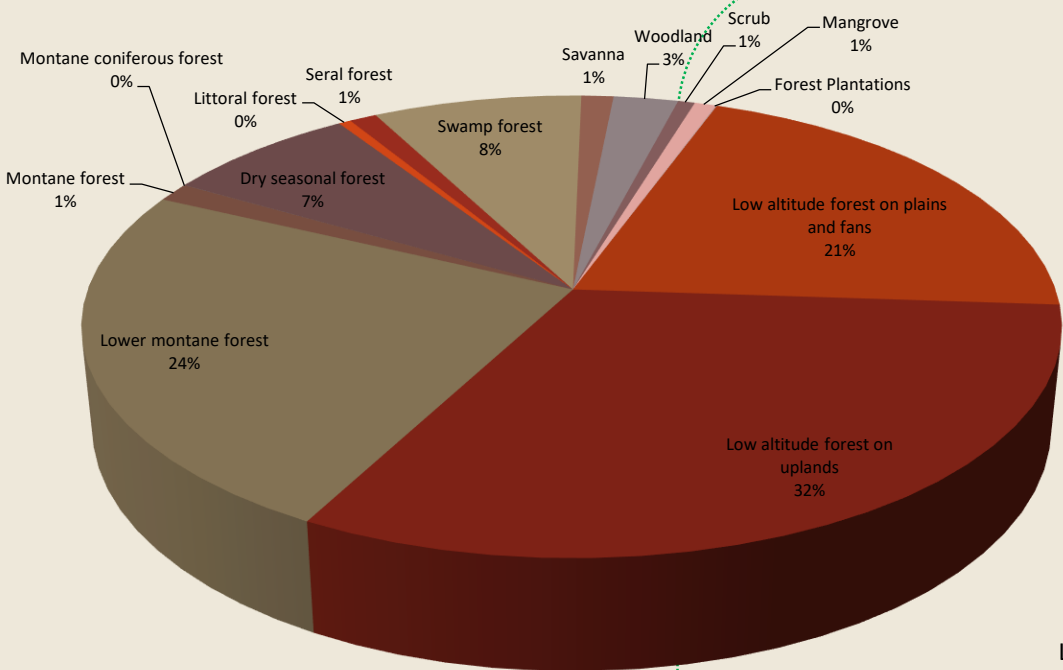

Figure 6 – Population density by Elevation Range 2015

Figure 7- Forest and land use as at 2015

Forest land: 35 million ha

Forest Types Disturbance by humans

Figure 8 -Forest land use change between 2000 - 2015

Deforestation

Forest types Deforested

Relevance to Mountains?

- still has 70% of its forest cover intact;
- as the elevation range increases, the abundance of certain biological and zoological species increase/decrease;
- degree of deforestation and forest degradation varies due to human activities;
- logging for timber and subsistence gardening are the highest human activity that has increased the level of forest degradation;
- Palm oil development is the highest cause of deforestation
- Provides some guide as to the type of actions that can be taken as part of SDG 15 to address Mountains