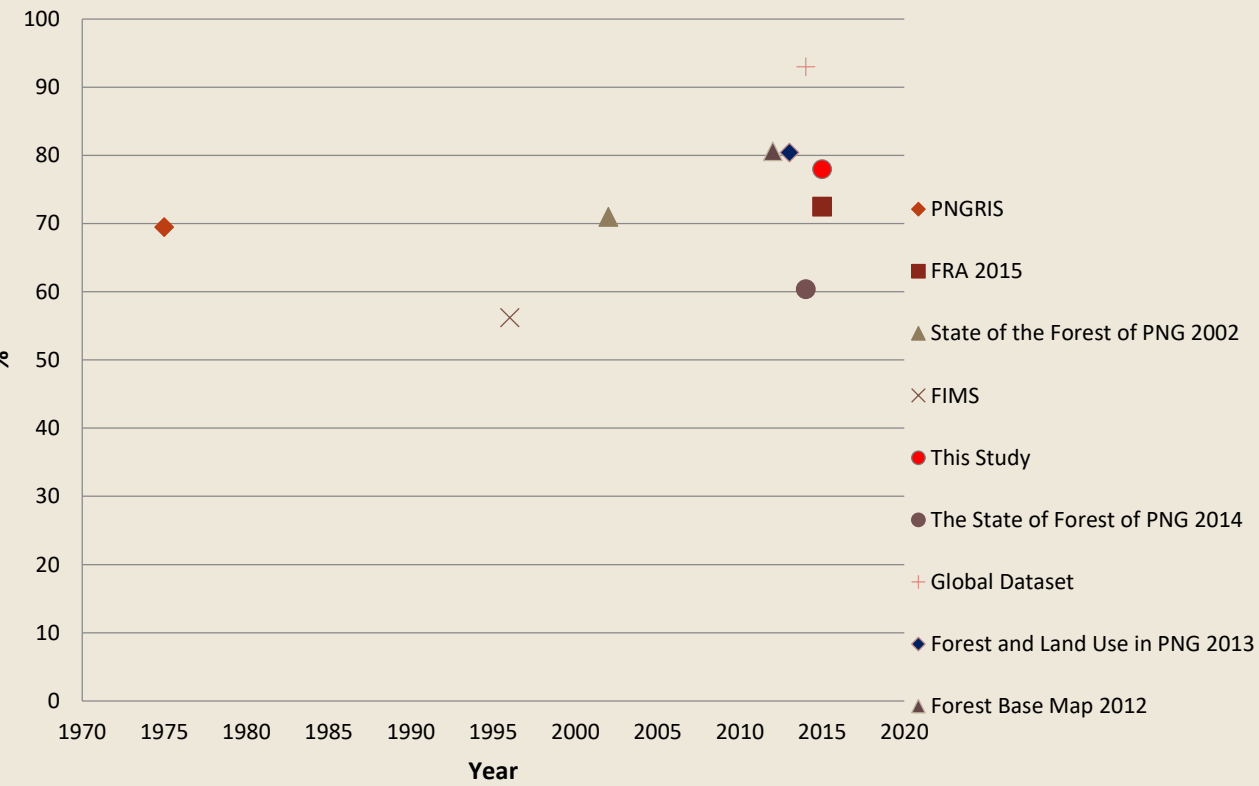

Complete rainforest

Table 5. Diversity of plants, insects and vertebrates along a complete rainforest altitudinal gradient (200 – 3700 m asl).

Figure 1 – Results of Various Studies in PNG looking of Forest Cover and Deforestation and forest Degradation Rates

Forest Cover

DD rates

Figure 2 – Comparison of Forest Cover Estimation by different studies – using PNG Forest Definition

Figure 4 – Overview of Rates of Deforestation and forest Degradation

Figure 5 – Land Use at Elevation Range - 2015

Figure 6 – Population density by Elevation Range 2015

Figure 7- Forest and land use as at 2015

Forest land: 35 million ha

Forest Types Disturbance by humans

Figure 8 -Forest land use change between 2000 - 2015