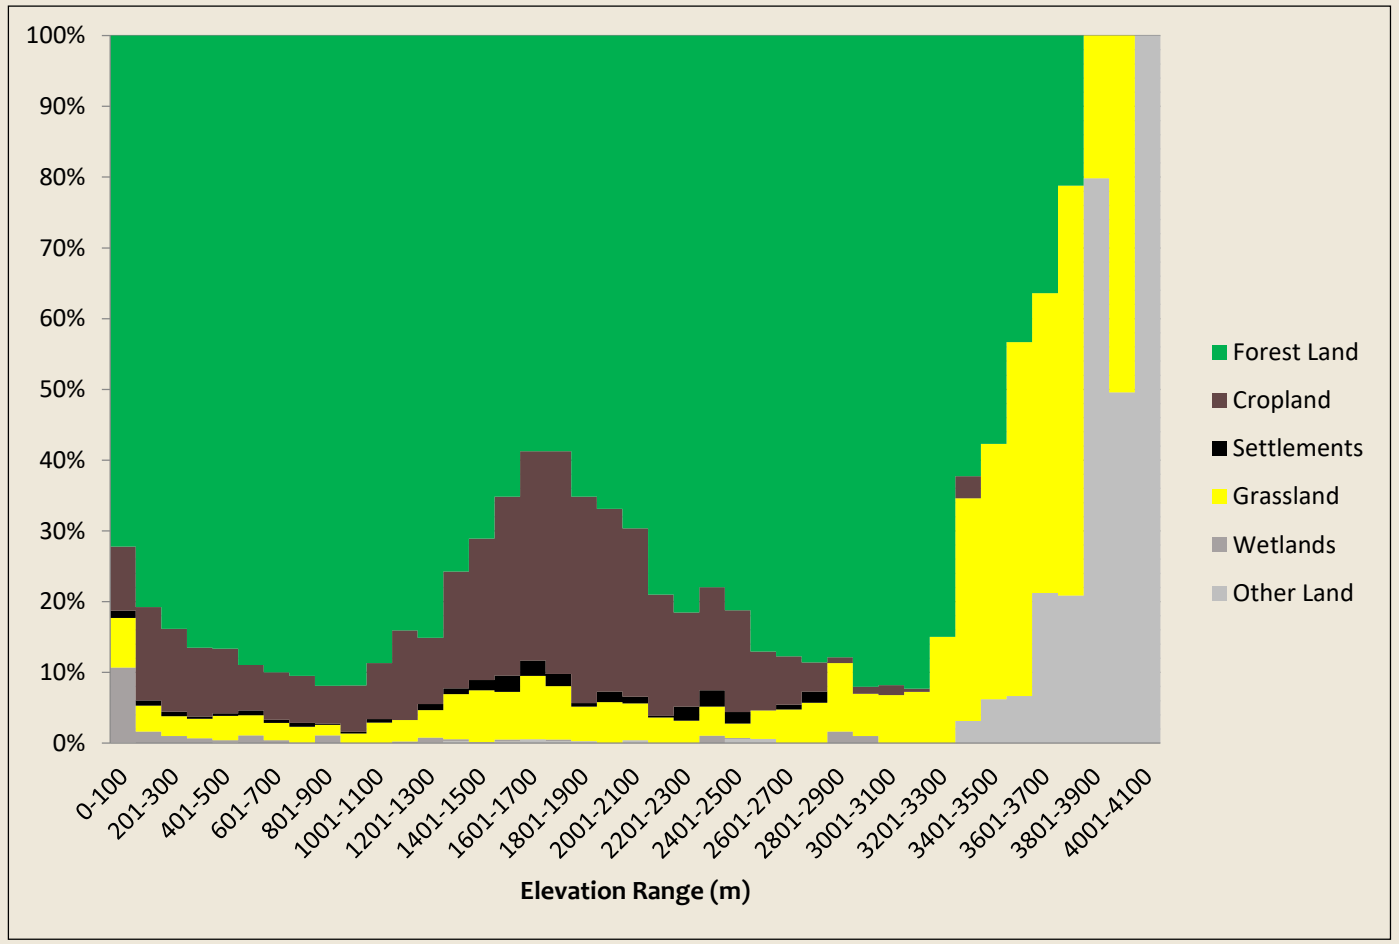

Complete rainforest

Table 5. Diversity of plants, insects and vertebrates along a complete rainforest altitudinal gradient (200 – 3700 m asl).

Figure 1 – Results of Various Studies in PNG looking of Forest Cover and Deforestation and forest Degradation Rates

Forest Cover

DD rates

Figure 2 – Comparison of Forest Cover Estimation by different studies – using PNG Forest Definition

Figure 4 – Overview of Rates of Deforestation and forest Degradation

Figure 5 – Land Use at Elevation Range - 2015

Figure 6 – Population density by Elevation Range 2015

Figure 7- Forest and land use as at 2015

Forest land: 35 million ha

Forest Types Disturbance by humans

Figure 8 -Forest land use change between 2000 - 2015

Deforestation

Forest types Deforested

Relevance to Mountains?

- still has 70% of its forest cover intact;
- as the elevation range increases, the abundance of certain biological and zoological species increase/decrease;
- degree of deforestation and forest degradation varies due to human activities;
- logging for timber and subsistence gardening are the highest human activity that has increased the level of forest degradation;
- Palm oil development is the highest cause of deforestation
- Provides some guide as to the type of actions that can be taken as part of SDG 15 to address Mountains