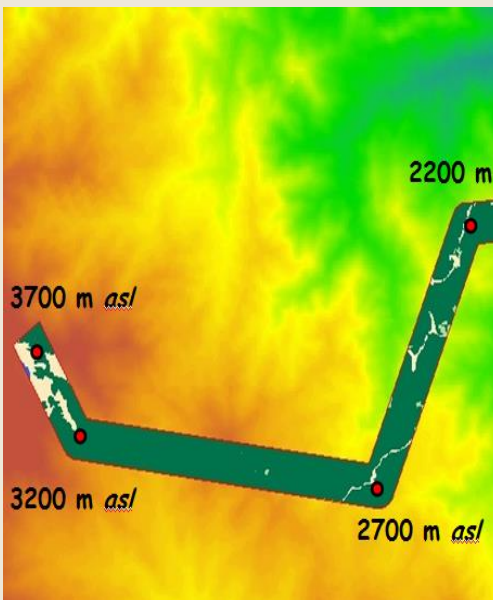

Complete rainforest

Table 5. Diversity of plants, insects and vertebrates along a complete rainforest altitudinal gradient (200 – 3700 m asl).

Figure 1 – Results of Various Studies in PNG looking of Forest Cover and Deforestation and forest Degradation Rates