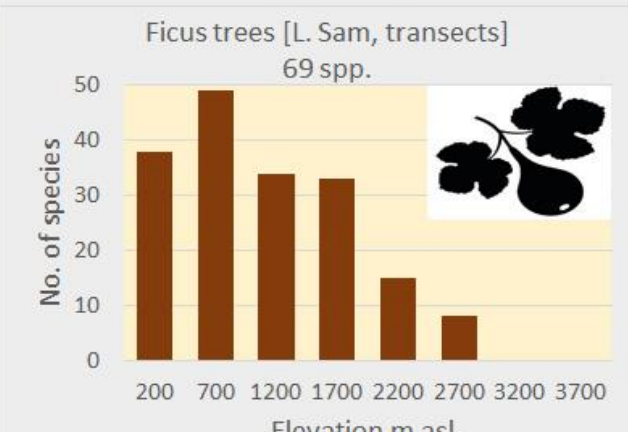

Complete rainforest

Table 5. Diversity of plants, insects and vertebrates along a complete rainforest altitudinal gradient (200 – 3700 m asl).

Figure 1 – Results of Various Studies in PNG looking of Forest Cover and Deforestation and forest Degradation Rates

Forest Cover

DD rates

Figure 2 – Comparison of Forest Cover Estimation by different studies – using PNG Forest Definition

Figure 4 – Overview of Rates of Deforestation and forest Degradation

Figure 5 – Land Use at Elevation Range - 2015