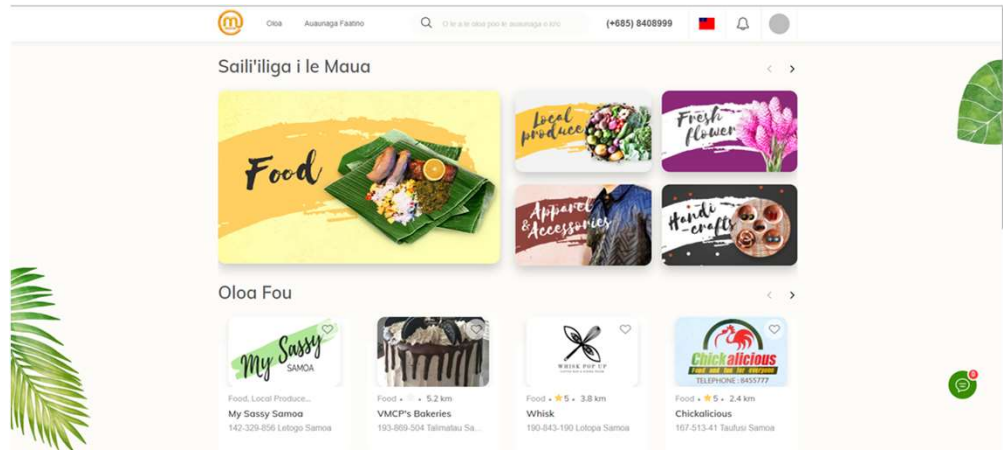

Resilient prosperity: Strategic Partnerships

www.maua.app

2

3

4

Samoan & Bislama Language Labels

5

Location- Ala Addressing System

6

Accessibility Features

- Compatible with text to speech & other accessibility features
- IOS and Android
- Digital allows mobility

7

COVID Response-WIBDI Virtual. Market

- 3 years
- WST 60,000 direct
- 60% rural women
- Including Manono, Apolima, Savaii